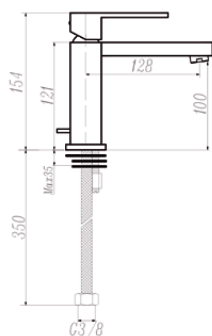

Ref: P4000C

172,80 €

Monomando lavabo Plana cartucho 26 mm

Ref: P4001C

126,72 €

Monomando bidé Plana cartucho 26 mm

Ref: P4004C

126,72 €