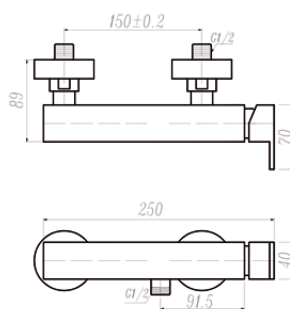

Monomando ducha Plana, cartucho 35mm con set de ducha incorporado

Ref: P4003C

154,80 €