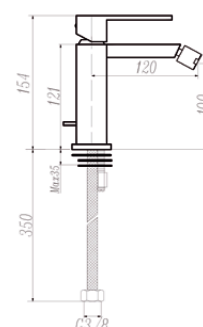

Ref: P4000C

172,80 €

Monomando lavabo Plana cartucho 26 mm

Ref: P4001C

126,72 €

Monomando bidé Plana cartucho 26 mm

Ref: P4004C

126,72 €