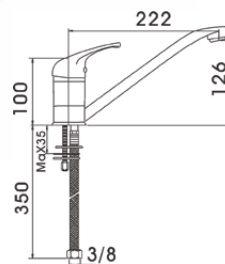

Monomando fregadero caño horizontal
Basic line
cartucho 40mm

Ref: K4005C

38,16 €