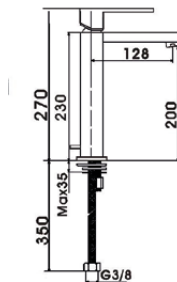

Monomando lavabo alto Plana cartucho 26mm

Ref: P4000C

172,80 €