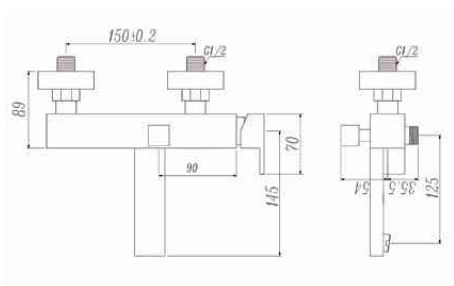

Ref: P4000C

172,80 €

Monomando lavabo Plana cartucho 26 mm

Ref: P4001C

126,72 €

Monomando bidé Plana cartucho 26 mm

Ref: P4004C

126,72 €